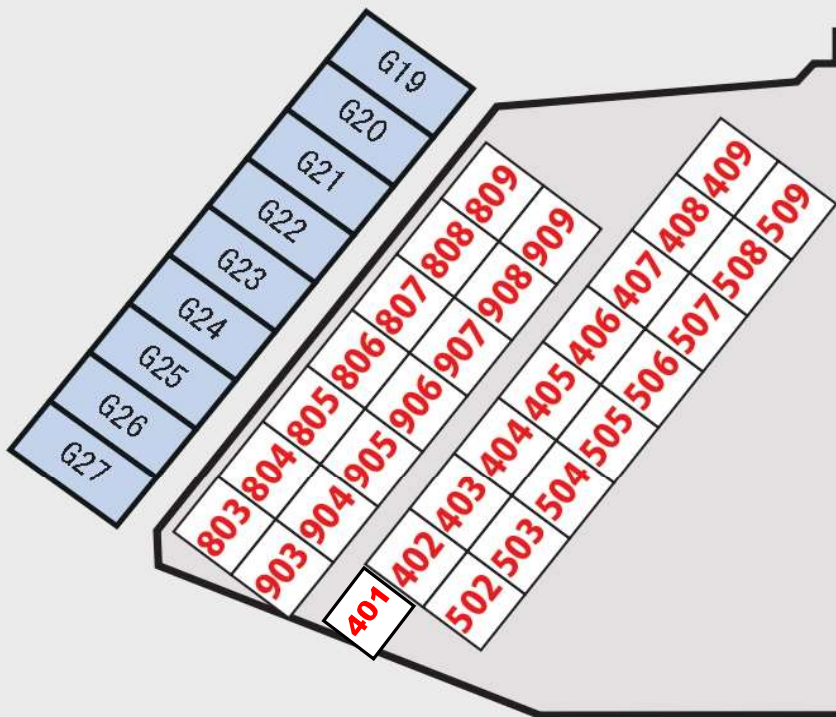

ROTAX RACING

XPS

#MOJO

EIKO

FESTiKa  
CIRCUIT MIZUNAMI

YOKOHAMA

BRIDGESTONE

page1/2  
最終戦

100 101 102 103 104 105

200 201 202

**TRACK AREA**  
Only trucks as transporters

HIGUCHI RT	409.509
30's Racing	807-809
30's Racing	907-909
Y's FACTORY Racing	804-806
Y's FACTORY Racing	904-906
ミツサダ	803.903
EDOMARINE	408.508
AAA MotorSports	406.407
AAA MotorSports	506.507
LUCE MotorSports	401.402.404
LUCE MotorSports	503-504
チームミヨシ	502
チームアカサカ	405.505